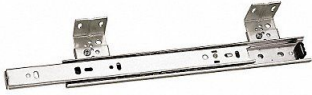

## ACCURIDE Drawer Slide 3/4 Extension Lever PK2, 4KRP4

Item **10ZJR11298** Mfr. Model **C210920D**

### Product Details

Item Reference: <b>4KRP4</b>	Width (in): <b>5</b>
Brand: <b>ACCURIDE</b>	Height (in): <b>2</b>
Weight (lb): <b>2.71</b>	Harmonization Code: <b>8302423015</b>
Length (in): <b>20</b>	Country of Origin: <b>Mexico</b>

### Product Description

Drawer Slide Closure Type Conventional Mounting Type Side Glide Mechanism Ball Bearing Finish Zinc Plated Extension Type 3/4 Extension Disconnect Method Lever Closed Length 19.69 in Travel Length 14 51/64 in Side Mount Load Cap. per Pair 75 lb Load Capacity 75 lb Side Space 1/2 + 21/32 in Extended Length 34.48 in Detent Type Hold-In Hold-Open Material Steel Silver Package Quantity 2