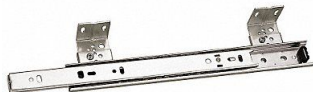

## ACCURIDE Drawer Slide 3/4 Extension Lever PK2, 4KRP3

Item **10ZJR11297** Mfr. Model **C210918D**

### Product Details

Item Reference: <b>4KRP3</b>	Width (in): <b>5</b>
Brand: <b>ACCURIDE</b>	Height (in): <b>2</b>
Weight (lb): <b>2.5</b>	Harmonization Code: <b>8302423015</b>
Length (in): <b>18</b>	Country of Origin: <b>Mexico</b>

### Product Description

Drawer Slide Closure Type Conventional Mounting Type Side Glide Mechanism Ball Bearing Finish Zinc Plated Extension Type 3/4 Extension Disconnect Method Lever Closed Length 17.72 in Travel Length 13 1/64 in Side Mount Load Cap. per Pair 75 lb Load Capacity 75 lb Side Space 1/2 + 21/32 in Extended Length 30.74 in Detent Type Hold-In Hold-Open Material Steel Silver Package Quantity 2